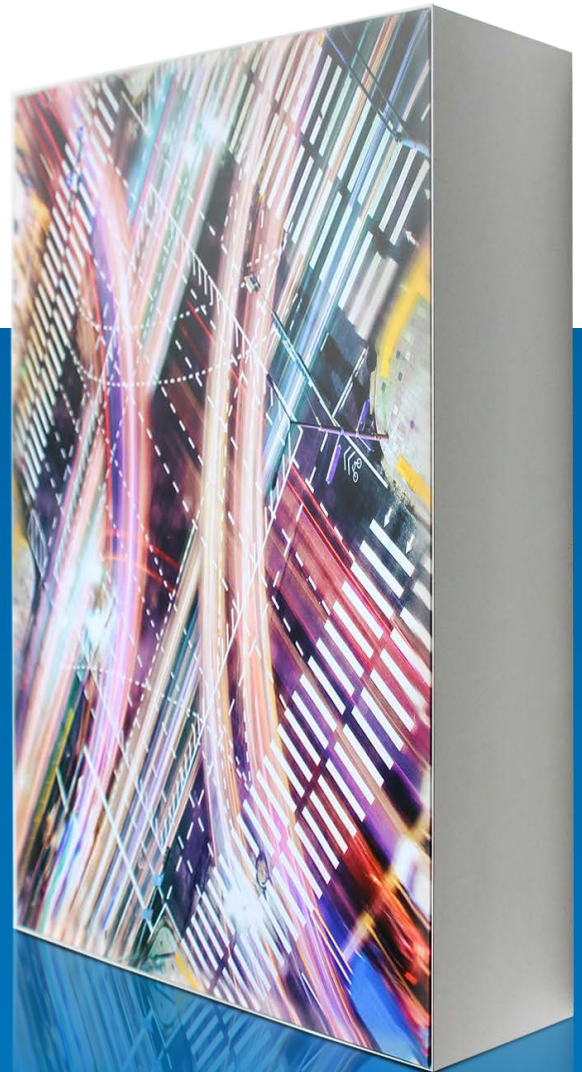

FabricLyte Performer LED™

GRAPHIC DISPLAY LIGHTBOX

Architectural-grade fabric face lightbox with edge-mounted LED lamps

fabric graphic sold separately

FEATURES

- Frameless, edge-to-edge graphics look
- Easy graphics change-out
- Long-lasting, low power LED lamps
- ADA-compliant 4" chassis depth
- Easy assembly/dissassembly for compact storage/shipping
- Pre-drilled mounting holes for wall mount
- 5-year warranty on power supply
- Fully UL-listed indoor appliance

SPECIFICATIONS

- Lamps – perimeter-lit LED at 6000°K color temp
- Graphics – designed for LyteStretch™ high-saturation color fabric (sold separately)
- Power – 24VDC with 100-120VAC power adapter
- Cord – 8-ft. 3-wire, white, exit rear panel
- UL-Listed for safety, code compliance
- Made in USA

OPTIONS

- Anodized silver or powdercoat finish
- Upgrade to 4100°K color temperature
- Wall-mount or suspended or freestanding
- Upgrade to double-sided available

BLUE RIVER DIGITAL

display brilliance

FabricLyte Performer LED

OPEN VIEW

REAR VIEW

CORNER VIEW

PRODUCT SNAPSHOT

INDOOR/OUTDOOR	indoor
DISPLAY SIDES	single-sided (double-sided available)
CHASSIS DEPTH	4"
LOADING METHOD	tool-free silicone-edge front insertion
CONSTRUCTION	extruded aluminum
UL LISTING	yes
CUSTOM-SIZEABLE	yes
STD. LEAD TIME	10-15 working days*
PRODUCT POSITION	Soft, inviting LED brilliance in a tension fabric lightbox, easy graphics swap, USA-built for standout displays